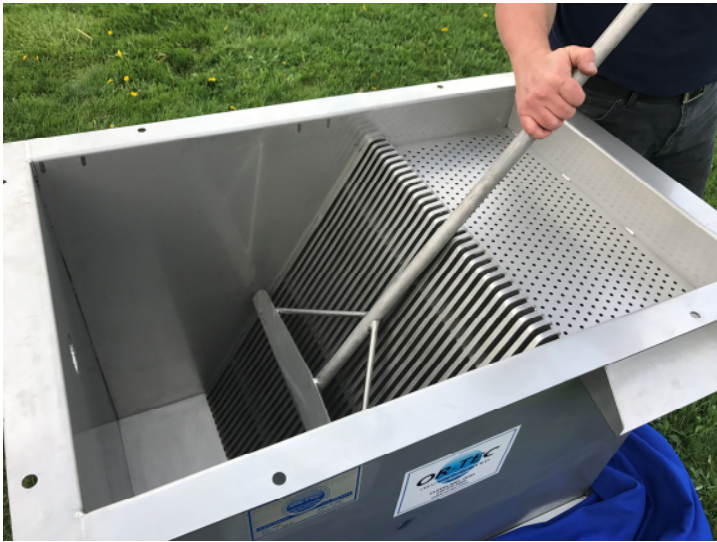

OR-TEC Manual Bar Screen

If you're looking for an affordable and simple manual screen solution you'll find an answer in the **OR-TEC Manual Bar Screen**. These robust screens are manufactured from stainless steel and can be supplied for installation in channel or provided in a tank. Units have a drying deck, rakes and are available with various bar openings and for various capacities.

Manual Bar Screen in Tank

Channel Installation Screens

14500 Industrial Ave. South
Cleveland, OH 44137
P: 216-475-5225
F: 216-475-5229
info@or-tec.com

or-tec.com